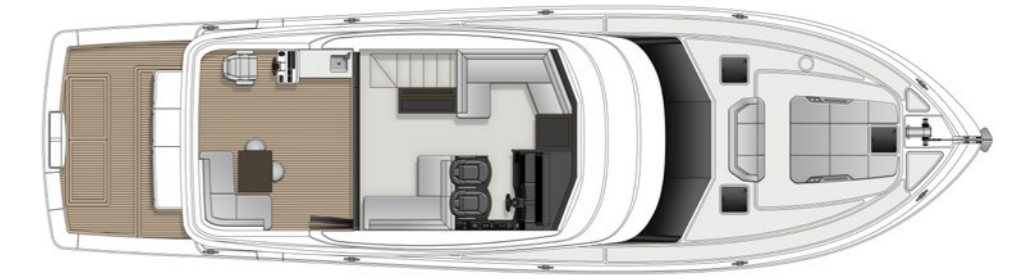

M600 BLACK EDITION

LENGTH OVERALL	18.57 M	60' 11" FT
HULL LENGTH ISO	18.35 M	60' 2" FT
BEAM	5.22 M	17' 2" FT
DRAFT	1.523 M	5' 0" FT
DRY WEIGHT	33,600 KG	74,075 LBS
FUEL CAPACITY	4,550 L	1,200 US GAL
WATER CAPACITY	700 L	185 US GAL
HOLDING TANK CAPACITY	300 L	79 US GAL
SLEEPING CABINS	3 STANDARD	
SLEEPING CAPACITY	6 STANDARD	
ENGINES (STANDARD)	2 x VOLVO D13 - 800 MHP TD	
GENERATOR	17.5 kW 50Hz