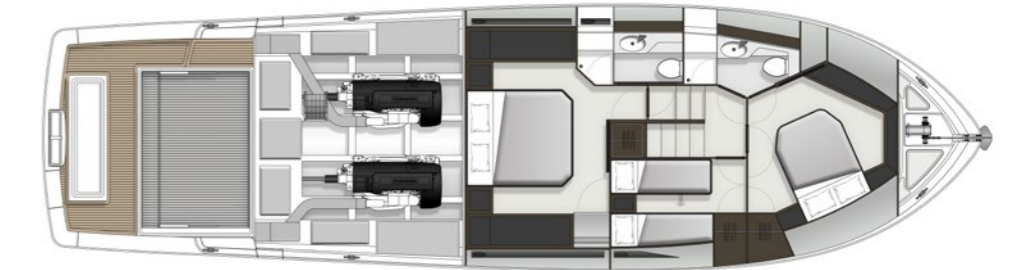

M600 BLACK EDITION

LENGTH OVERALL	18.57 M	60' 11" FT
HULL LENGTH ISO	18.35 M	60' 2" FT
BEAM	5.22 M	17' 2" FT
DRAFT	1.523 M	5' 0" FT
DRY WEIGHT	33,600 KG	74,075 LBS
FUEL CAPACITY	4,550 L	1,200 US GAL
WATER CAPACITY	700 L	185 US GAL
HOLDING TANK CAPACITY	300 L	79 US GAL
SLEEPING CABINS	3 STANDARD	
SLEEPING CAPACITY	6 STANDARD	
ENGINES (STANDARD)	2 x VOLVO D13 - 800 MHP TD	
GENERATOR	17.5 kW 50Hz